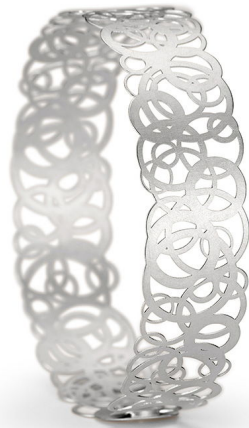

NIESSING

Produkt ID: N272030

Form/Name: JEWELRY BRACELETS

Category: BRACELETS

Collection: ROSEUM

Material: Pt 950

Niessing Color: Platinum

Texture: Nature

Width: 14,3

Diameter: 57