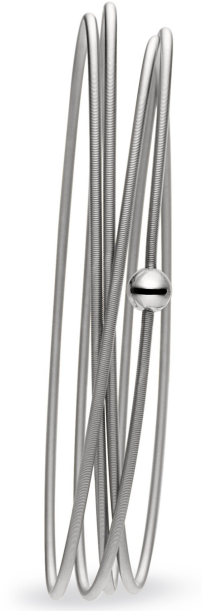

NIESSING

Produkt ID: N273104-KU

Form/Name: JEWELRY BRACELETS

Category: BRACELETS

Collection: COLETTE

Material: Pt 950

Niessing Color: Platinum

Texture: original

Diameter: 57,5