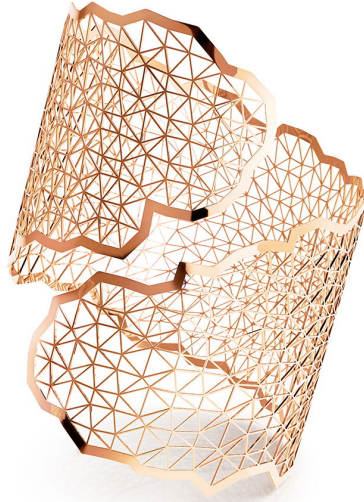

NIESSING

Produkt ID: N382030

Form/Name: JEWELRY BRACELETS

Category: BRACELETS

Collection: TOPIA VISION

Material: Au 750

Niessing Color: Classic Red

Texture: Gloss

Width: 47,8

Diameter: 62