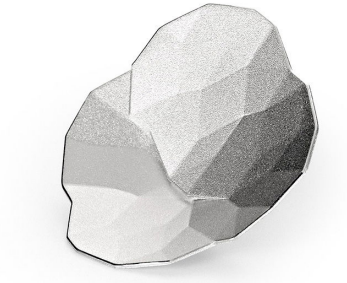

NIESSING

Produkt ID: N315018

Form/Name: JEWELRY BROOCHES

Category: BROOCHES

Collection: TOPIA

Material: Pt 950

Niessing Color: Platinum

Texture: Velvet

Diameter: 18