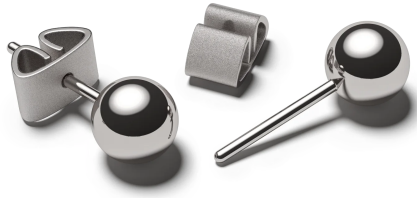

NIESSING

Produkt ID: N344021

Form/Name: NOW EARRINGS

Category: EARRINGS

Collection: NOW GALAXY

Diameter: 6

Material: Silver Color

Niessing Color: Lava

Texture: Gloss