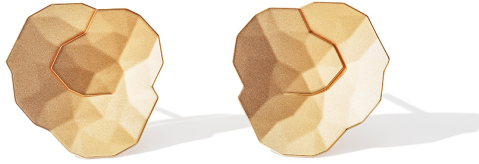

# NIESSING

Produkt ID: N384020

Form/Name: JEWELRY EARRINGS

Category: EARRINGS

Collection: TOPIA

Material: Au 750

Niessing Color: Fine Rose

Texture: Velvet

Diameter: 15