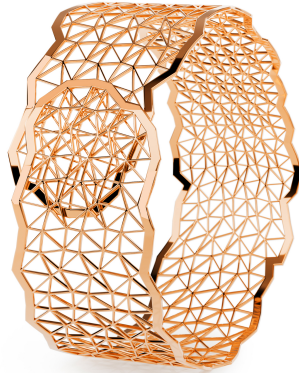

# NIESSING

Produkt ID: N412010

Form/Name: JEWELRY BRACELETS

Category: BRACELETS

Collection: TOPIA VISION

Material: Au 750

Niessing Color: Classic Red

Texture: Gloss

Width: 27

Diameter: 62