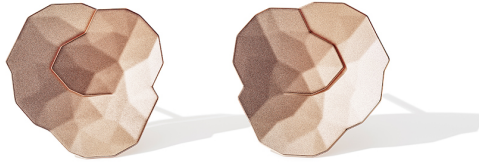

# NIESSING

Produkt ID: N384020

Form/Name: JEWELRY EARRINGS

Category: EARRINGS

Collection: TOPIA

Material: Au 750

Niessing Color: Rosewood

Texture: Velvet

Diameter: 15