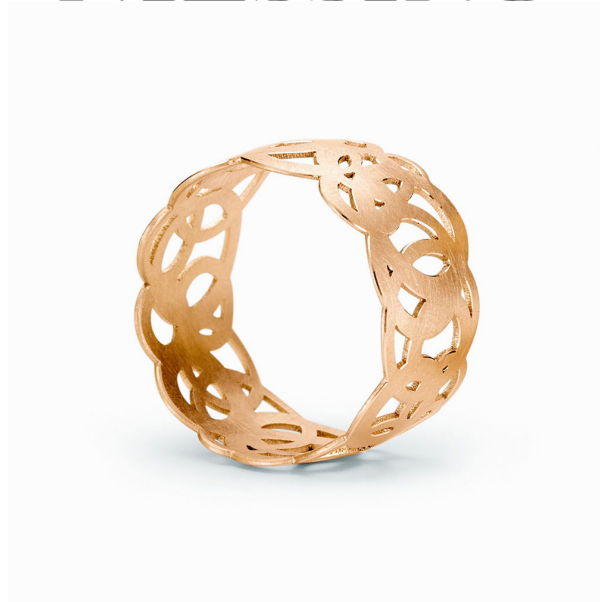

NIESSING

Produkt ID: N281580

Form/Name: JEWELRY RINGS

Category: RINGS

Collection: ROSEUM

Material: Au 750

Niessing Color: Fine Rose

Texture: Nature

Width: 10,5