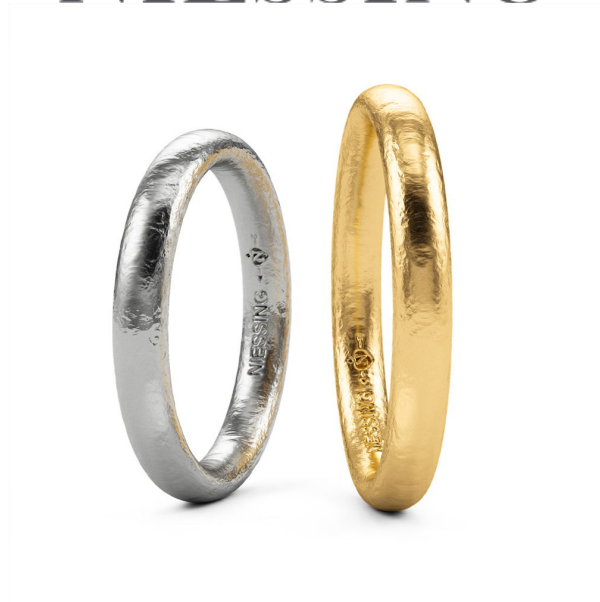

NIESSING

Produkt ID: N261550

Form/Name: WEDDING RINGS RINGS

Category: RINGS

Collection: SYMBOLON

Material: Pt 1000

Niessing Color: Platinum

Texture: Satin

Width: 3