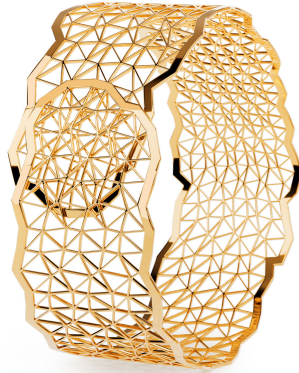

# NIESSING

Produkt ID: N412010

Form/Name: JEWELRY BRACELETS

Category: BRACELETS

Collection: TOPIA VISION

Material: Au 750

Niessing Color: Fine Rose

Texture: Gloss

Width: 27

Diameter: 50