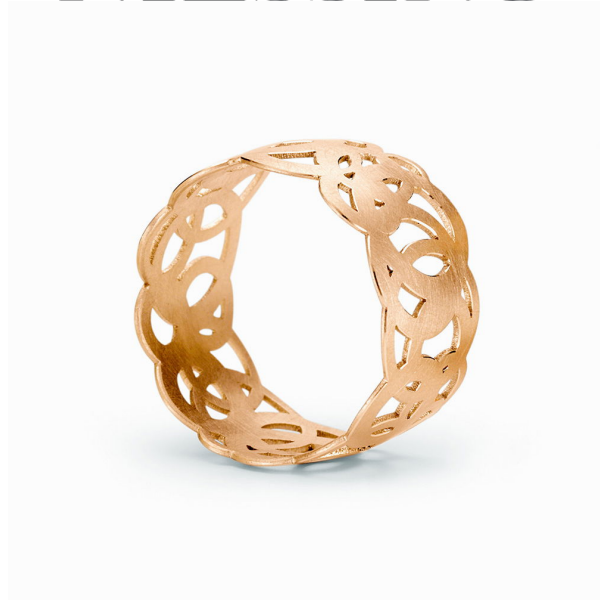

NIESSING

Produkt ID: N281580

Form/Name: JEWELRY RINGS

Category: RINGS

Collection: ROSEUM

Material: Au 750

Niessing Color: Fine Rose

Texture: Nature

Width: 10,5