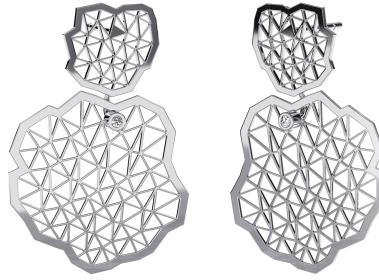

NIESSING

Produkt ID: N414920

Form/Name: JEWELRY EARRINGS

Category: EARRINGS

Collection: TOPIA VISION

Length: 30

Material: Pt 950

Niessing Color: Platinum

Texture: Gloss

Number of stones: 1

Cut: Brillant

Carat: 0,01

Color: G

Clarity: VS2