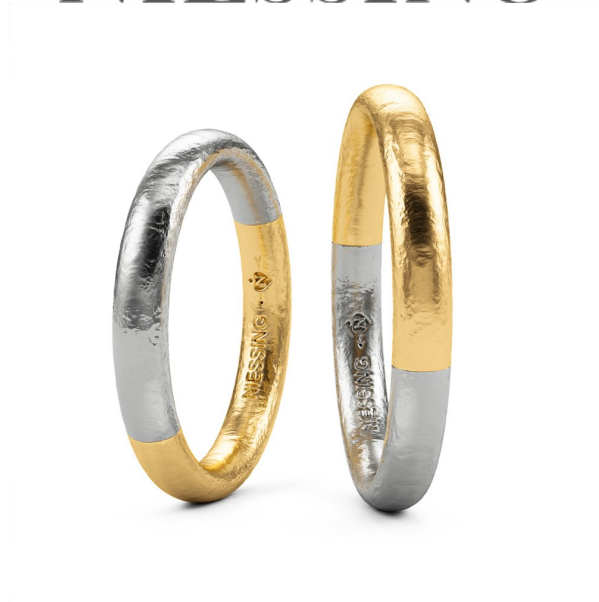

NIESSING

Produkt ID: N261540

Form/Name: WEDDING RINGS RINGS

Category: RINGS

Collection: SYMBOLON

Material: Au 1000

Niessing Color: Fine Gold

Material 2: Pt 1000

Niessing Color 2: Platinum

Texture: Satin

Width: 3