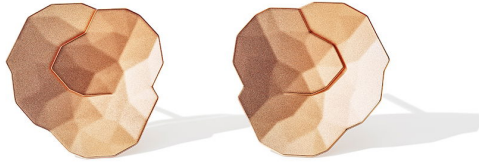

# NIESSING

Produkt ID: N384020

Form/Name: JEWELRY EARRINGS

Category: EARRINGS

Collection: TOPIA

Material: Au 750

Niessing Color: Classic Red

Texture: Velvet

Diameter: 15