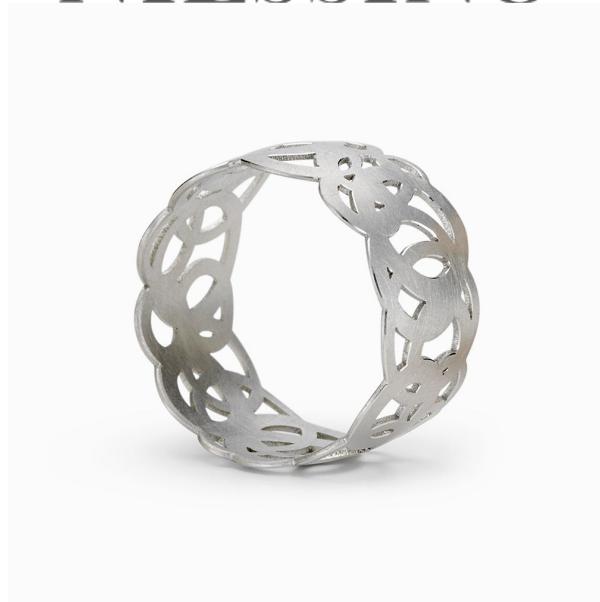

NIESSING

Produkt ID: N281580

Form/Name: JEWELRY RINGS

Category: RINGS

Collection: ROSEUM

Material: Pt 950

Niessing Color: Platinum

Texture: Nature

Width: 10,5