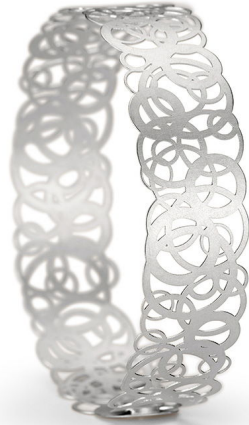

# NIESSING

Produkt ID: N272030

Form/Name: JEWELRY BRACELETS

Category: BRACELETS

Collection: ROSEUM

Material: Pt 950

Niessing Color: Platinum

Texture: Nature

Width: 14,3

Diameter: 57