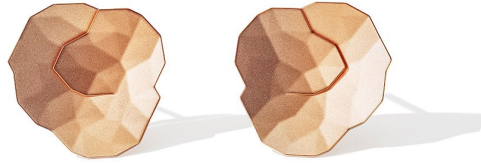

# NIESSING

Produkt ID: N384020

Form/Name: JEWELRY EARRINGS

Category: EARRINGS

Collection: TOPIA

Material: Au 750

Niessing Color: Classic Red

Texture: Velvet

Diameter: 15