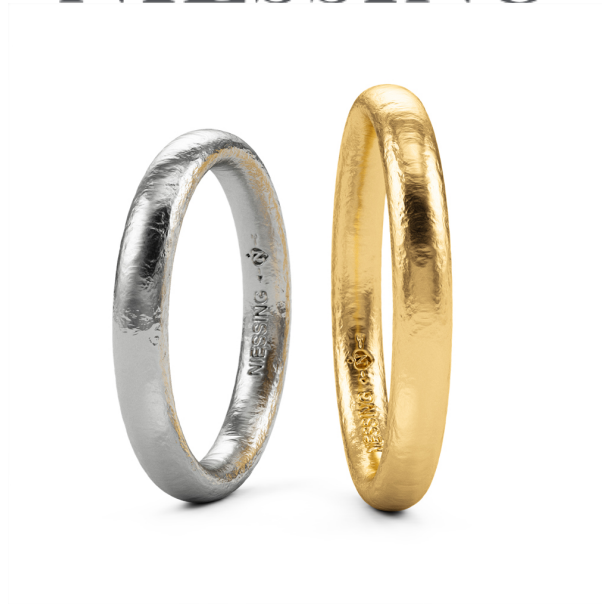

NIESSING

Produkt ID: N261550

Form/Name: WEDDING RINGS RINGS

Category: RINGS

Collection: SYMBOLON

Material: Pt 1000

Niessing Color: Platinum

Texture: Satin

Width: 3