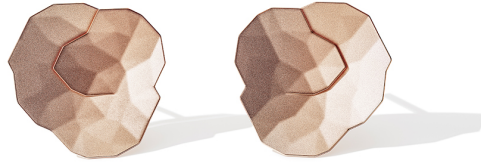

NIESSING

Produkt ID: N384020

Form/Name: JEWELRY EARRINGS

Category: EARRINGS

Collection: TOPIA

Diameter: 15

Material: Au 750

Niessing Color: Rosewood

Texture: Velvet