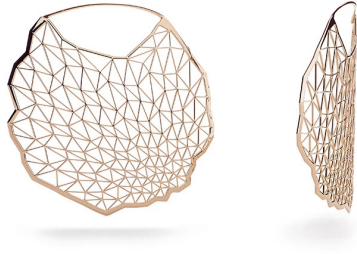

NIESSING

Produkt ID: N384022

Form/Name: JEWELRY EARRINGS

Category: EARRINGS

Collection: TOPIA VISION

Diameter: 43

Material: Au 750

Niessing Color: Rosewood

Texture: Gloss