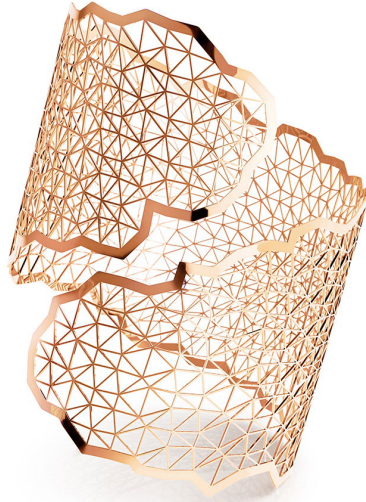

NIESSING

Produkt ID: N382030

Form/Name: JEWELRY BRACELETS

Category: BRACELETS

Collection: TOPIA VISION

Material: Au 750

Niessing Color: Classic Red

Texture: Gloss

Width: 47,8

Diameter: 50