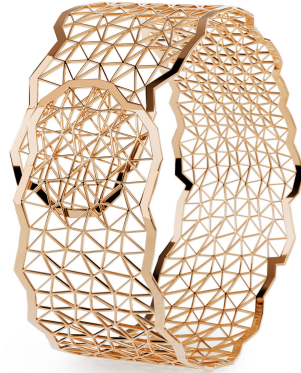

# NIESSING

Produkt ID: N412010

Form/Name: JEWELRY BRACELETS

Category: BRACELETS

Collection: TOPIA VISION

Material: Au 750

Niessing Color: Rosewood

Texture: Gloss

Width: 27

Diameter: 53