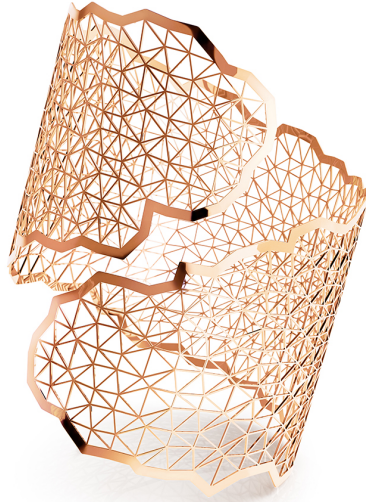

NIESSING

Produkt ID: N382030

Form/Name: JEWELRY BRACELETS

Category: BRACELETS

Collection: TOPIA VISION

Material: Au 750

Niessing Color: Classic Red

Texture: Gloss

Width: 47,8

Diameter: 50