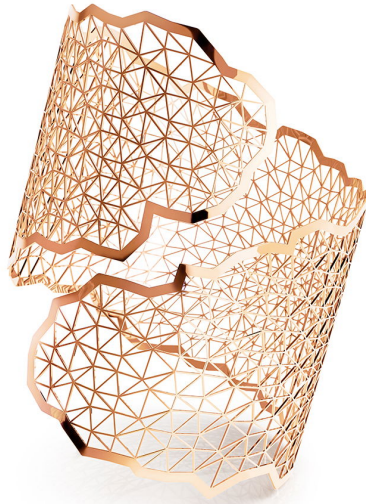

NIESSING

Produkt ID: N382030

Form/Name: JEWELRY BRACELETS

Category: BRACELETS

Collection: TOPIA VISION

Material: Au 750

Niessing Color: Classic Red

Texture: Gloss

Width: 47,8

Diameter: 56