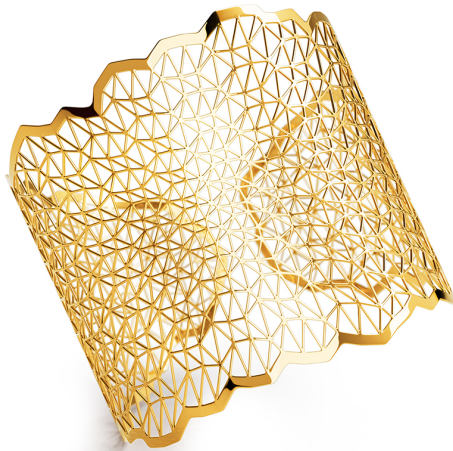

NIESSING

Produkt ID: N382020

Form/Name: JEWELRY BRACELETS

Category: BRACELETS

Collection: TOPIA VISION

Material: Au 750

Niessing Color: Classic Yellow

Texture: Gloss

Width: 47,66

Diameter: 50