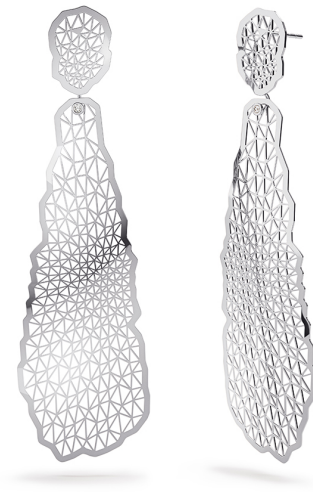

# NIESSING

Produkt ID: N384910

Form/Name: JEWELRY EARRINGS

Category: EARRINGS

Collection: TOPIA VISION

Material: Pt 950

Niessing Color: Platinum

Texture: Gloss

Length: 76,5

Number of stones: 1

Cut: Brillant

Clarity: VS2

Color: G

Carat: 0,01