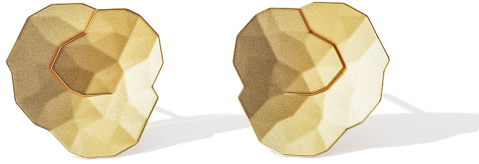

# NIESSING

Produkt ID: N384020

Form/Name: JEWELRY EARRINGS

Category: EARRINGS

Collection: TOPIA

Material: Au 750

Niessing Color: Classic Yellow

Texture: Velvet

Diameter: 15