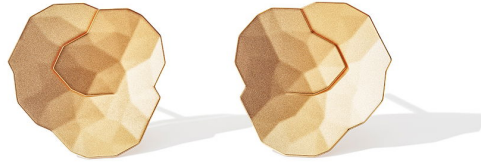

# NIESSING

Produkt ID: N384020

Form/Name: JEWELRY EARRINGS

Category: EARRINGS

Collection: TOPIA

Material: Au 750

Niessing Color: Fine Rose

Texture: Velvet

Diameter: 15