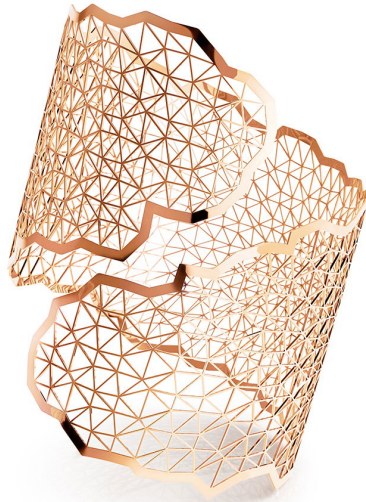

# NIESSING

Produkt ID: N382030

Form/Name: JEWELRY BRACELETS

Category: BRACELETS

Collection: TOPIA VISION

Material: Au 750

Niessing Color: Classic Red

Texture: Gloss

Width: 47,8

Diameter: 50