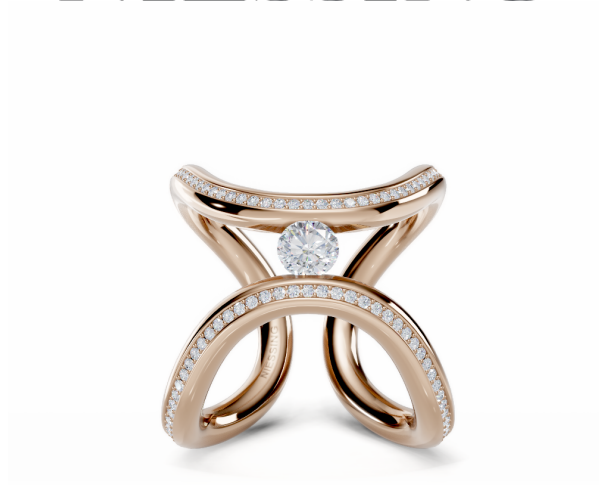

NIESSING

Produkt ID: N391915

Form/Name: NIESSING SPANNRING® RINGS

Category: RINGS

Collection: SPANNRING ERA

Material: Au 750

Niessing Color: Rosewood

Texture: Gloss

Width: 3,1

Number of stones: 50

Cut: Brillant

Clarity: VS2

Color: G

Carat: 0,005

Number of stones 2: 99

Cut 2: Brillant

Clarity 2: VS2

Color 2: G

Carat 2: 0,005

Number of stones 3: 1

Cut 3: Brilliant

Clarity 3: VS2

Color 3: G

Carat 3: 0,003

Number of stones 4: 1

Cut 4: Brilliant

Clarity 4: VS2

Color 4: G

Carat 4: 0,5