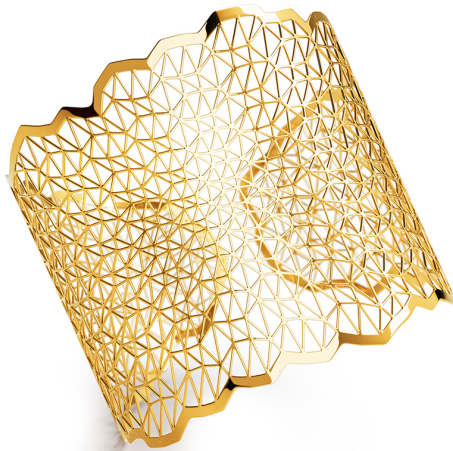

NIESSING

Produkt ID: N382020

Form/Name: JEWELRY BRACELETS

Category: BRACELETS

Collection: TOPIA VISION

Width: 47,66

Diameter: 56

Material: Au 750

Niessing Color: Classic Yellow

Texture: Gloss