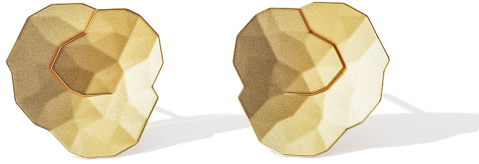

NIESSING

Produkt ID: N384020

Form/Name: JEWELRY EARRINGS

Category: EARRINGS

Collection: TOPIA

Material: Au 750

Niessing Color: Classic Yellow

Texture: Velvet

Diameter: 15