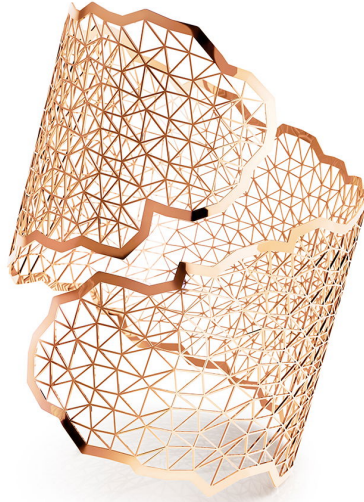

# NIESSING

Produkt ID: N382030

Form/Name: JEWELRY BRACELETS

Category: BRACELETS

Collection: TOPIA VISION

Material: Au 750

Niessing Color: Classic Red

Texture: Gloss

Width: 47,8

Diameter: 56