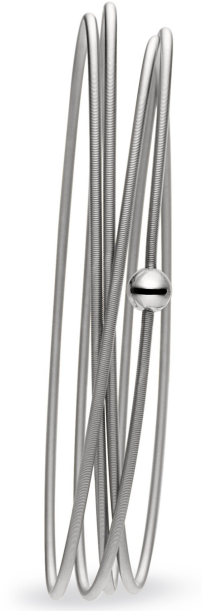

NIESSING

Produkt ID: N273104-KU

Form/Name: JEWELRY BRACELETS

Category: BRACELETS

Collection: COLETTE

Material: Pt 950

Niessing Color: Platinum

Texture: original

Diameter: 62,5