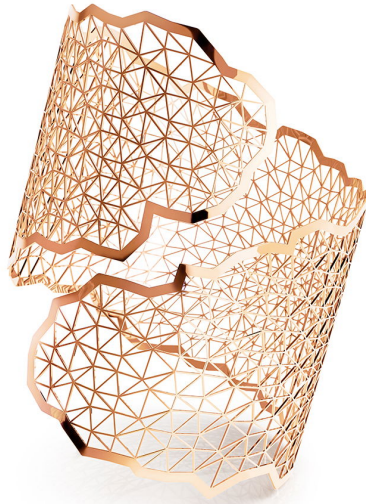

# NIESSING

Produkt ID: N382030

Form/Name: JEWELRY BRACELETS

Category: BRACELETS

Collection: TOPIA VISION

Material: Au 750

Niessing Color: Classic Red

Texture: Gloss

Width: 47,8

Diameter: 53