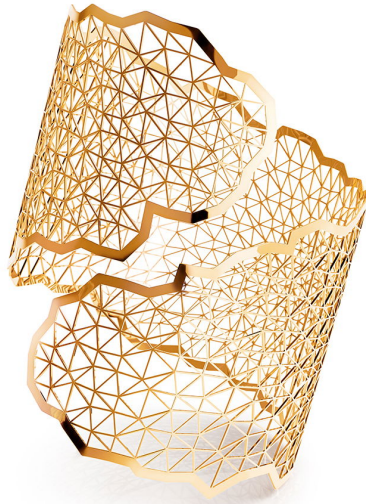

# NIESSING

Produkt ID: N382030

Form/Name: JEWELRY BRACELETS

Category: BRACELETS

Collection: TOPIA VISION

Material: Au 750

Niessing Color: Fine Rose

Texture: Gloss

Width: 47,8

Diameter: 50