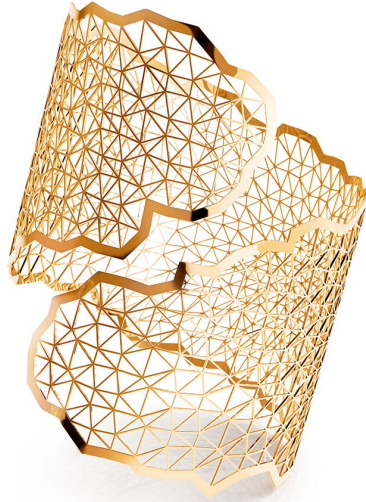

NIESSING

Produkt ID: N382030

Form/Name: JEWELRY BRACELETS

Category: BRACELETS

Collection: TOPIA VISION

Material: Au 750

Niessing Color: Fine Rose

Texture: Gloss

Width: 47,8

Diameter: 50