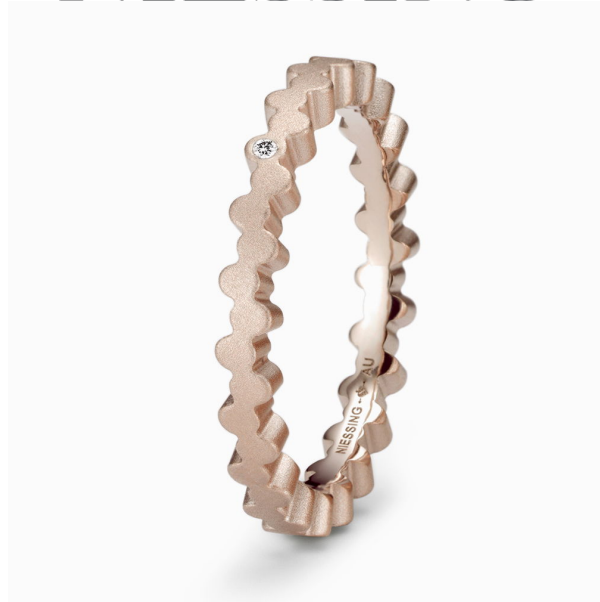

NIESSING

Produkt ID: N351540

Form/Name: JEWELRY RINGS

Category: RINGS

Collection: ARCHITECTURE

Material: Au 750

Niessing Color: Rosewood

Texture: Velvet

Width: 2,7

Number of stones: 1

Cut: Brillant

Clarity: VS2

Color: G

Carat: 0,005