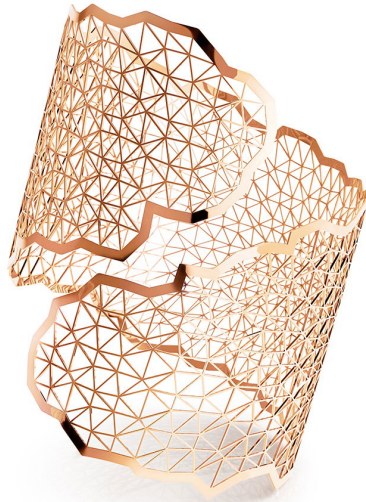

# NIESSING

Produkt ID: N382030

Form/Name: JEWELRY BRACELETS

Category: BRACELETS

Collection: TOPIA VISION

Material: Au 750

Niessing Color: Classic Red

Texture: Gloss

Width: 47,8

Diameter: 62