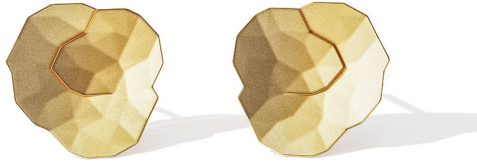

# NIESSING

Produkt ID: N384020

Form/Name: JEWELRY EARRINGS

Category: EARRINGS

Collection: TOPIA

Material: Au 750

Niessing Color: Classic Yellow

Texture: Velvet

Diameter: 15