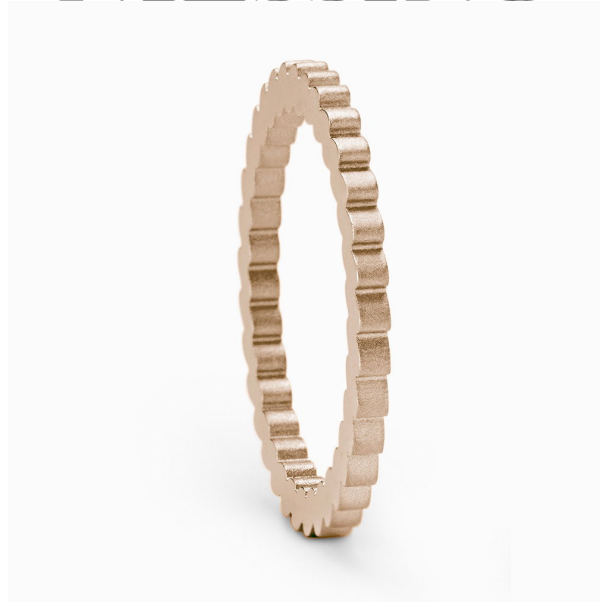

# NIESSING

Produkt ID: N351022

Form/Name: JEWELRY RINGS

Category: RINGS

Collection: ARCHITECTURE

Material: Au 750

Niessing Color: aura3

Texture: Velvet

Width: 1,5