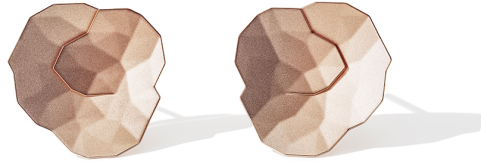

NIESSING

Produkt ID: N384020

Form/Name: JEWELRY EARRINGS

Category: EARRINGS

Collection: TOPIA

Diameter: 15

Material: Au 750

Niessing Color: Rosewood

Texture: Velvet