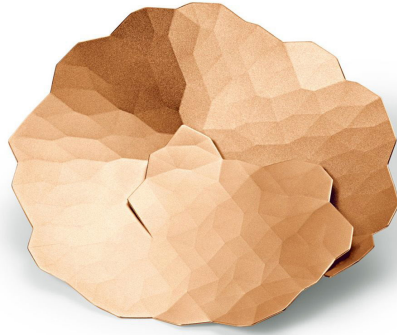

# NIESSING

Produkt ID: N295053

Form/Name: JEWELRY BROOCHES

Category: BROOCHES

Collection: TOPIA

Material: Au 750

Niessing Color: Fine Rose

Texture: Velvet

Diameter: 60