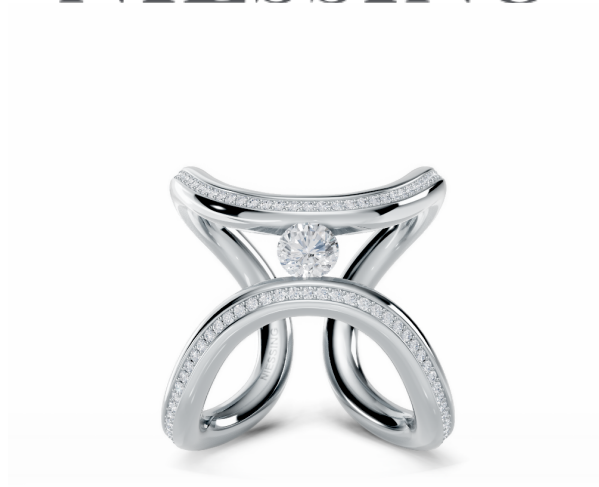

# NIESSING

Produkt ID: N391915

Form/Name: NIESSING SPANNRING® RINGS

Category: RINGS

Collection: SPANNRING ERA

Material: Pt 950

Niessing Color: Platinum

Texture: Gloss

Width: 3,1

Number of stones: 50

Cut: Brillant

Clarity: VS2

Color: G

Carat: 0,005

Number of stones 2: 99

Cut 2: Brillant

Clarity 2: VS2

Color 2: G

Carat 2: 0,005

Number of stones 3: 1

Cut 3: Brilliant

Clarity 3: VS2

Color 3: G

Carat 3: 0,003

Number of stones 4: 1

Cut 4: Brilliant

Clarity 4: VS2

Color 4: G

Carat 4: 0,5