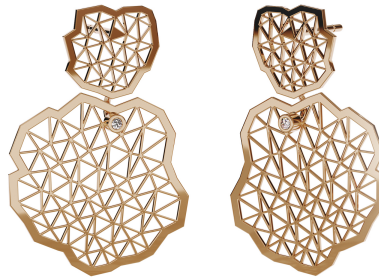

# NIESSING

Produkt ID: N414920

Form/Name: JEWELRY EARRINGS

Category: EARRINGS

Collection: TOPIA VISION

Material: Au 750

Niessing Color: Classic Red

Texture: Gloss

Length: 30

Number of stones: 1

Cut: Brillant

Clarity: VS2

Color: G

Carat: 0,01