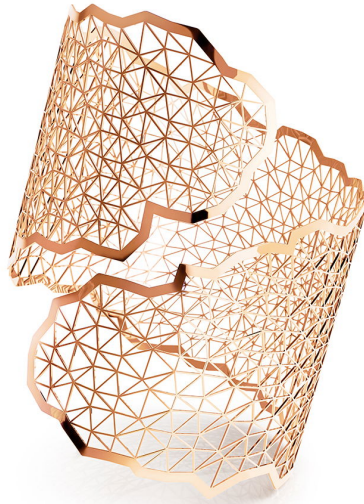

NIESSING

Produkt ID: N382030

Form/Name: JEWELRY BRACELETS

Category: BRACELETS

Collection: TOPIA VISION

Material: Au 750

Niessing Color: Classic Red

Texture: Gloss

Width: 47,8

Diameter: 50