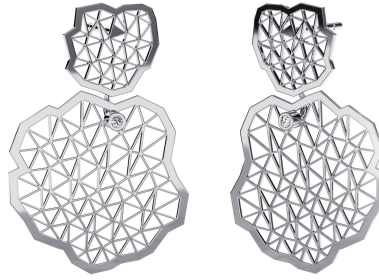

NIESSING

Produkt ID: N414920

Form/Name: JEWELRY EARRINGS

Category: EARRINGS

Collection: TOPIA VISION

Material: Pt 950

Niessing Color: Platinum

Texture: Gloss

Length: 30

Number of stones: 1

Cut: Brillant

Clarity: VS2

Color: G

Carat: 0,01