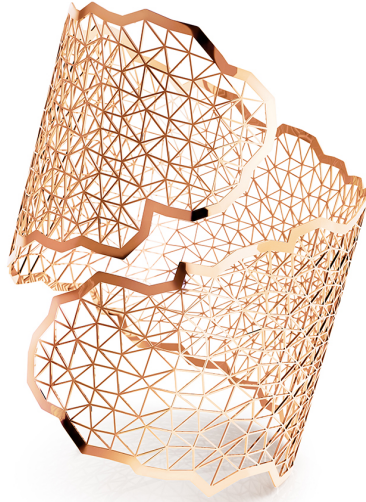

NIESSING

Produkt ID: N382030

Form/Name: JEWELRY BRACELETS

Category: BRACELETS

Collection: TOPIA VISION

Width: 47,8

Diameter: 50

Material: Au 750

Niessing Color: Classic Red

Texture: Gloss