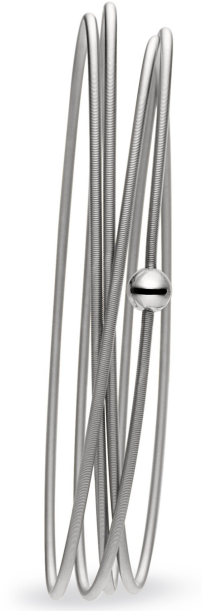

# NIESSING

Produkt ID: N273104-KU

Form/Name: JEWELRY BRACELETS

Category: BRACELETS

Collection: COLETTE

Material: Pt 950

Niessing Color: Platinum

Texture: original

Diameter: 70